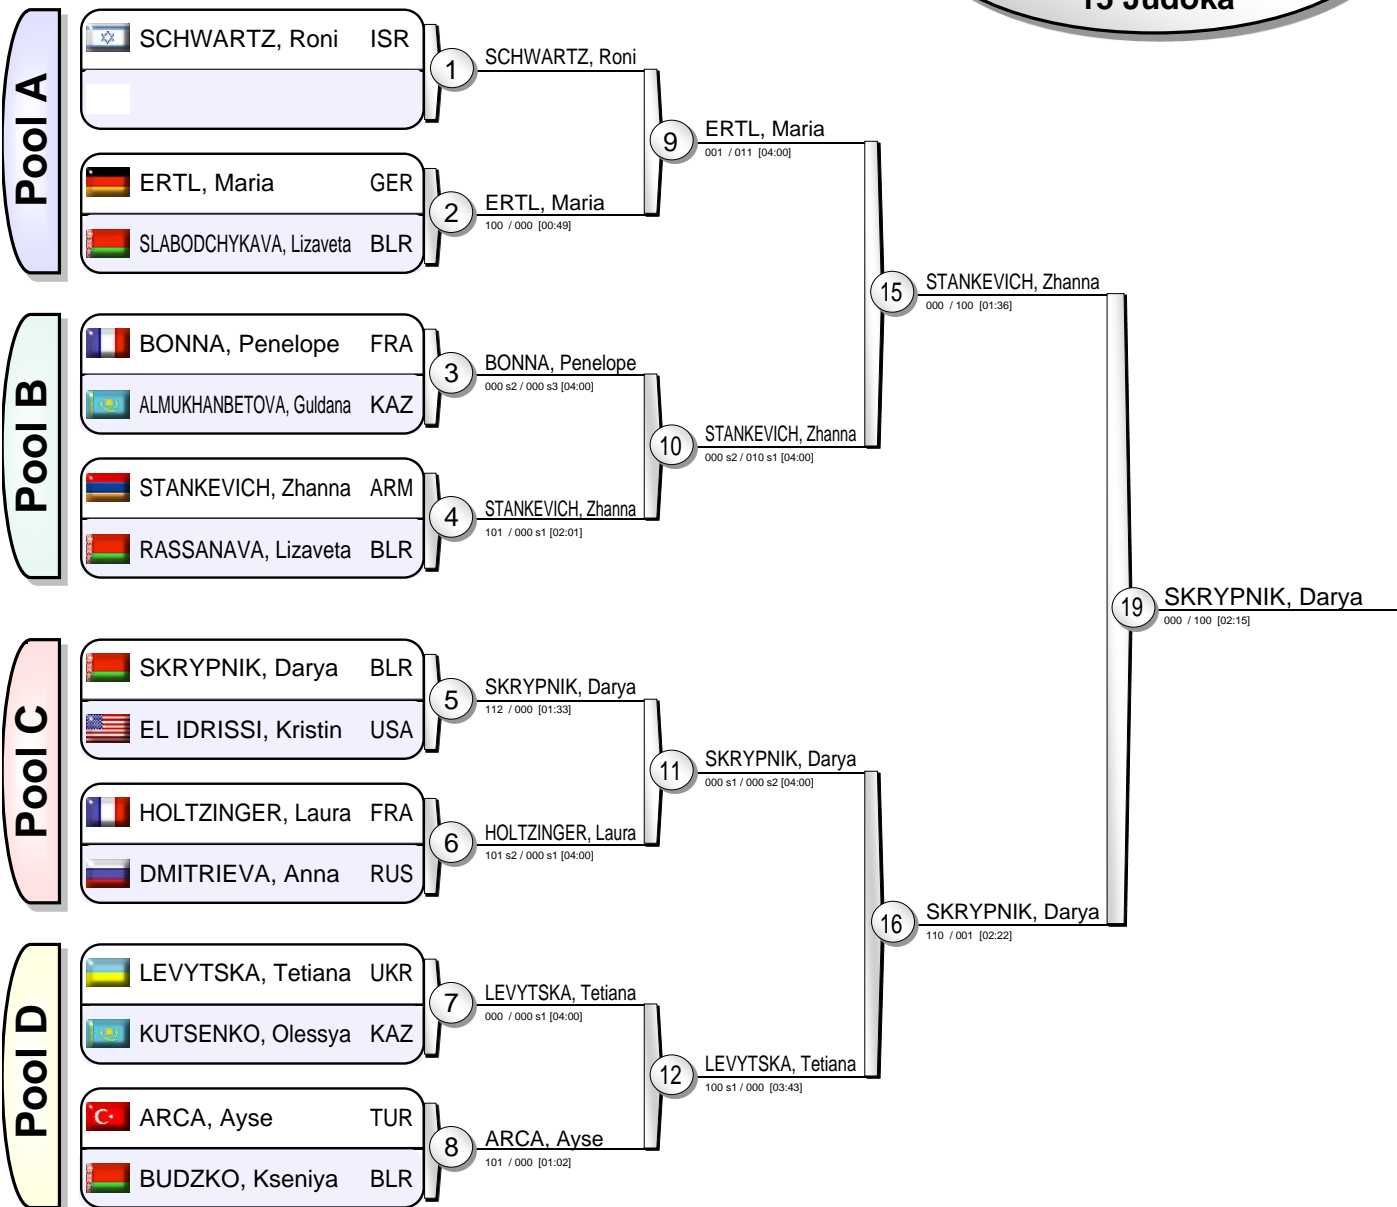

European Judo Open Minsk 2015

Minsk (BLR) 6-7 June 2015

-52 kg

15 Judoka

Results

1. SKRYPNIK, Darya BLR
2. STANKEVICH, Zhanna ARM
3. SCHWARTZ, Roni ISR
4. ERTL, Maria GER
5. LEVYTSKA, Tetiana UKR
6. HOLTZINGER, Laura FRA
7. BONNA, Penelope FRA
8. ARCA, Ayse TUR