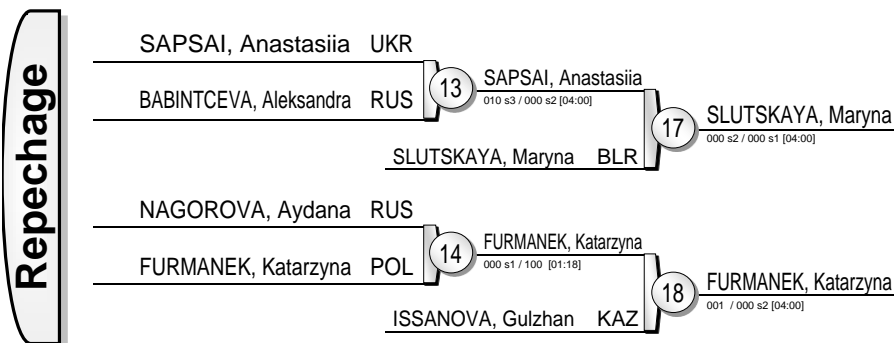

European Judo Open Minsk 2015

Minsk (BLR) 6-7 June 2015

+78 kg

13 Judoka

Results		
1.	WEISS, Carolin	GER
2.	BUESSOW, Kristin	GER
3.	SLUTSKAYA, Maryna	BLR
3.	FURMANEK, Katarzyna	POL
5.	SAPSAI, Anastasiia	UKR
5.	ISSANOVA, Gulzhan	KAZ
7.	BABINTCEVA, Aleksandra	RUS
7.	NAGOROVA, Aydana	RUS