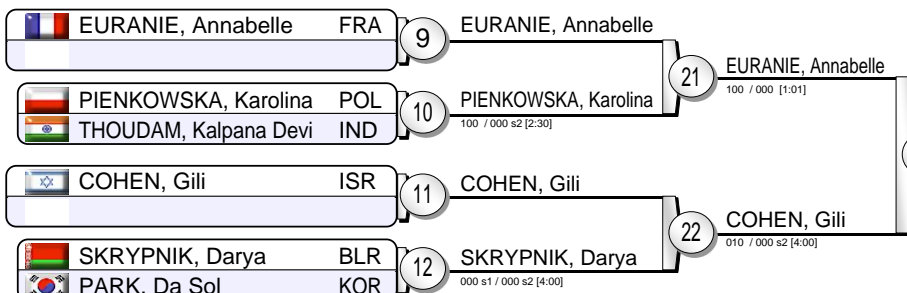

# Judo Grand-Slam Baku 2016

(AZE Baku, 6-8 May 2016)

# -52 kg

23 Judoka

Pool A

Pool B

Pool C

Pool D

COHEN, Gili 35  
000 s1 / 000 [7:06]

COHEN, Gili 32  
000 s1 / 000 s2 [4:00]

## Results

- COHEN, Gili ISR
- GIUFFRIDA, Odette ITA
- MA, Yingnan CHN
- MUNKHBAATAR, Bundmaa MGL
- GOMEZ, Laura ESP
- MIRANDA, Erika BRA
- TSCHOPP, Evelyne SUI
- EURANIE, Annabelle FRA

Repechage