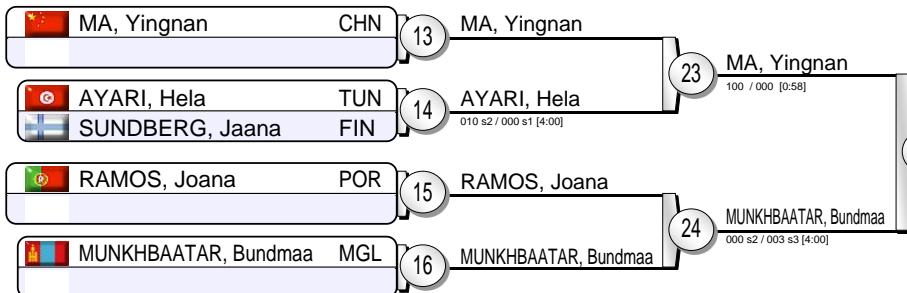

# -52 kg

23 Judoka

Pool A

Pool B

Pool C

Pool D

COHEN, Gili 35  
000 s1 / 000 [7:06]

COHEN, Gili 32  
000 s1 / 000 s2 [4:00]