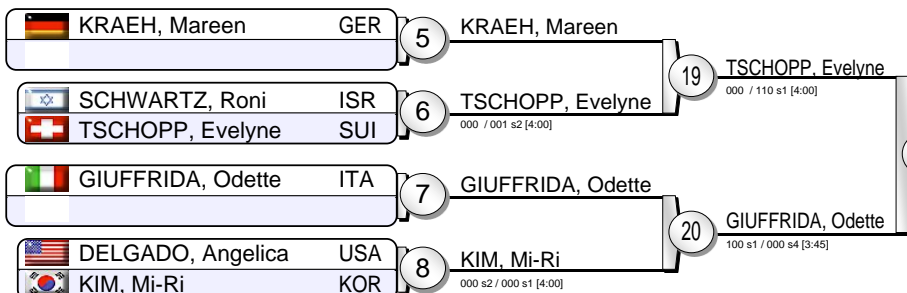

# Judo Grand-Slam Baku 2016

(AZE Baku, 6-8 May 2016)

# -52 kg

23 Judoka

Pool A

Pool B

Pool C

Pool D

COHEN, Gili 35  
000 s1 / 000 [7:06]

COHEN, Gili 32  
000 s1 / 000 s2 [4:00]