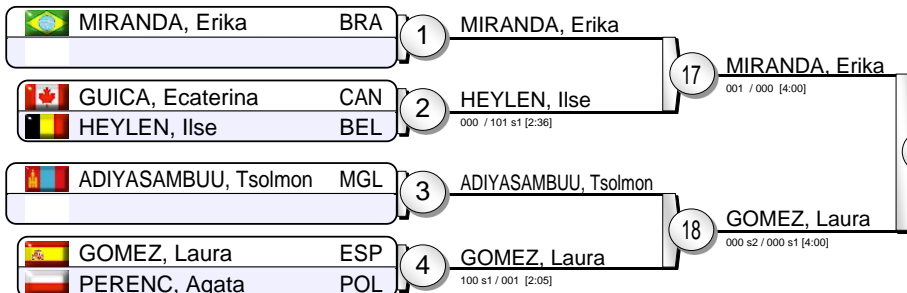

# Judo Grand-Slam Baku 2016

(AZE Baku, 6-8 May 2016)

# -52 kg

23 Judoka

Pool A

Pool B

Pool C

Pool D

COHEN, Gili 35  
000 s1 / 000 [7:06]

COHEN, Gili 32  
000 s1 / 000 s2 [4:00]