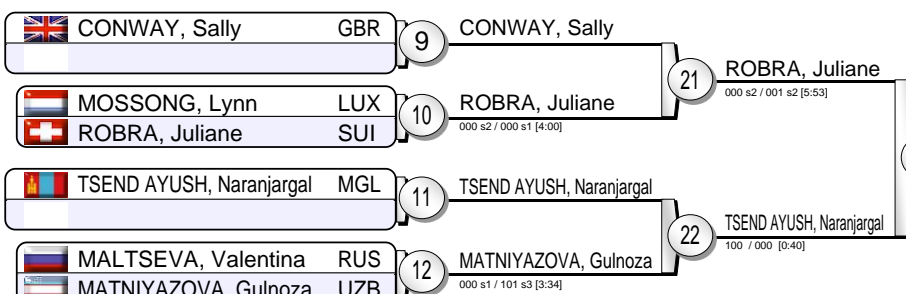

Judo Grand-Slam Baku 2016

(AZE Baku, 6-8 May 2016)

-70 kg

24 Judoka

Pool A

Pool B

Pool C

Pool D

Repechage

Results

- BERNABEU, Maria ESP
- PORTELA, Maria BRA
- RODRIGUEZ, Elvismar VEN
- PEREZ, Maria PUR
- ROBRA, Juliane SUI
- NIANG, Assmaa MAR
- GERCSAK, Szabina HUN
- TSEND AYUSH, Naranjargal MGL