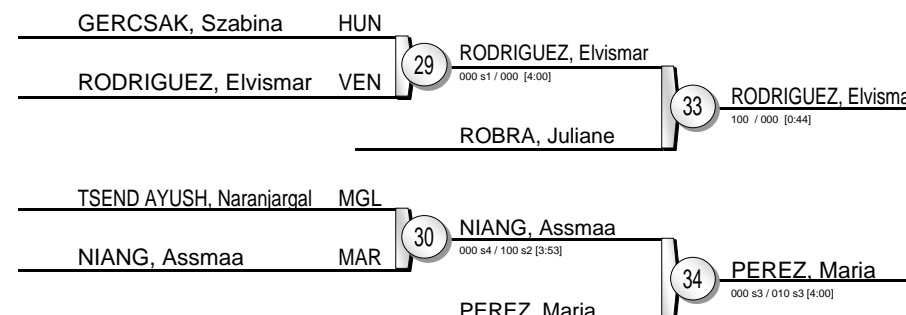

Judo Grand-Slam Baku 2016

(AZE Baku, 6-8 May 2016)

-70 kg

24 Judoka

Pool A

Pool B

Pool C

Pool D

Repechage

Results

- BERNABEU, Maria ESP
- PORTELA, Maria BRA
- RODRIGUEZ, Elvismar VEN
- PEREZ, Maria PUR
- ROBRA, Juliane SUI
- NIANG, Assmaa MAR
- GERCSAK, Szabina HUN
- TSEND AYUSH, Naranjargal MGL