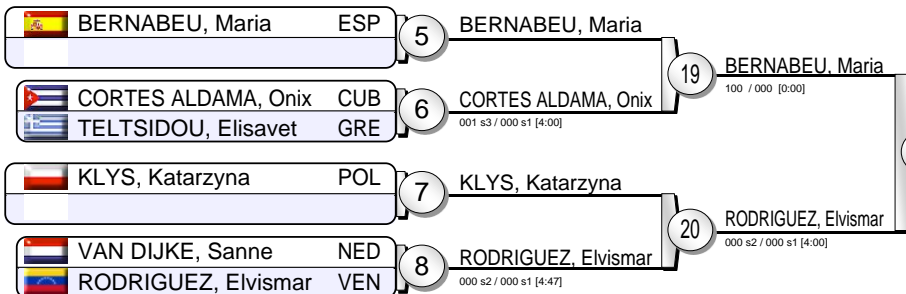

Judo Grand-Slam Baku 2016

(AZE Baku, 6-8 May 2016)

-70 kg

24 Judoka

Pool A

Pool B

Pool C

Pool D

Repechage

Results

- BERNABEU, Maria ESP
- PORTELA, Maria BRA
- RODRIGUEZ, Elvismar VEN
- PEREZ, Maria PUR
- ROBRA, Juliane SUI
- NIANG, Assmaa MAR
- GERCSAK, Szabina HUN
- TSEND AYUSH, Naranjargal MGL