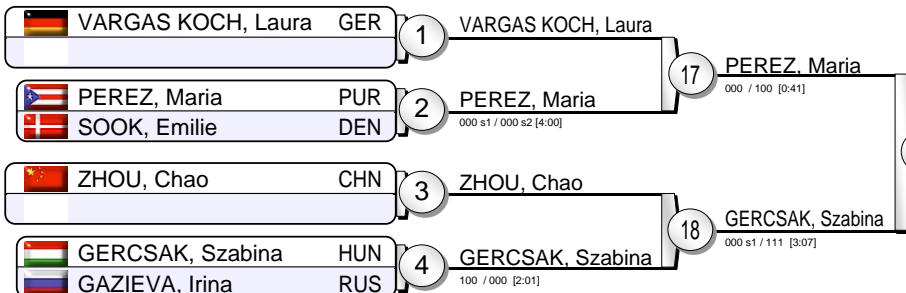

Judo Grand-Slam Baku 2016

(AZE Baku, 6-8 May 2016)

-70 kg

24 Judoka

Pool A

Pool B

Pool C

Pool D

Repechage

Results

- BERNABEU, Maria ESP
- PORTELA, Maria BRA
- RODRIGUEZ, Elvismar VEN
- PEREZ, Maria PUR
- ROBRA, Juliane SUI
- NIANG, Assmaa MAR
- GERCSAK, Szabina HUN
- TSEND AYUSH, Naranjargal MGL