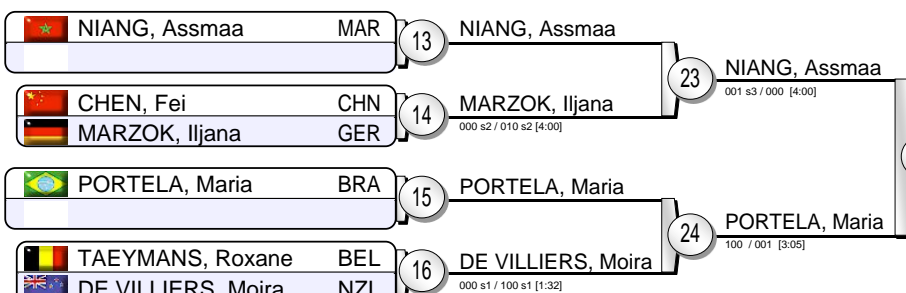

Judo Grand-Slam Baku 2016

(AZE Baku, 6-8 May 2016)

-70 kg

24 Judoka

Pool A

Pool B

Pool C

Pool D

Repechage

Results

- BERNABEU, Maria ESP
- PORTELA, Maria BRA
- RODRIGUEZ, Elvismar VEN
- PEREZ, Maria PUR
- ROBRA, Juliane SUI
- NIANG, Assmaa MAR
- GERCSAK, Szabina HUN
- TSEND AYUSH, Naranjargal MGL