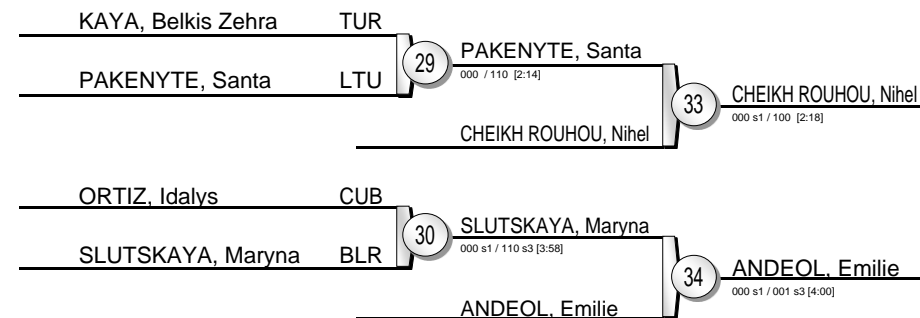

Judo Grand-Slam Baku 2016

(AZE Baku, 6-8 May 2016)

+78 kg

21 Judoka

Pool A

Pool B

Pool C

Pool D

YAMABE, Kanae (000 / 100 [0:00]) 35

YAMABE, Kanae (100 / 000 [1:17]) 32

Repechage

Results

1. YAMABE, Kanae JPN
2. YU, Song CHN
3. CHEIKH ROUHOU, Nihel TUN
3. ANDEOL, Emilie FRA
5. PAKENYTE, Santa LTU
5. SLUTSKAYA, Maryna BLR
7. KAYA, Belkis Zehra TUR
7. ORTIZ, Idalys CUB