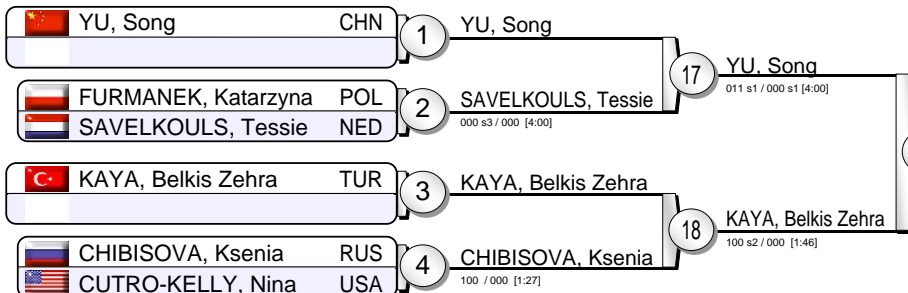

Judo Grand-Slam Baku 2016

(AZE Baku, 6-8 May 2016)

+78 kg

21 Judoka

Pool A

Pool B

Pool C

Pool D

YAMABE, Kanae (000 / 100 [0:00]) 35

YAMABE, Kanae (100 / 000 [1:17]) 32

Repechage

Results

1. YAMABE, Kanae JPN
2. YU, Song CHN
3. CHEIKH ROUHOU, Nihel TUN
3. ANDEOL, Emilie FRA
5. PAKENYTE, Santa LTU
5. SLUTSKAYA, Maryna BLR
7. KAYA, Belkis Zehra TUR
7. ORTIZ, Idalys CUB