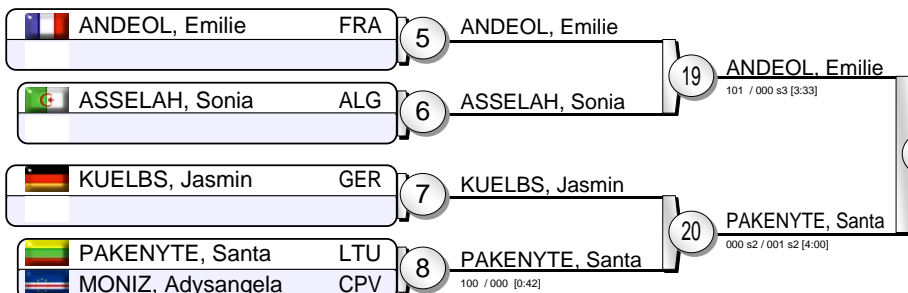

Judo Grand-Slam Baku 2016

(AZE Baku, 6-8 May 2016)

+78 kg

21 Judoka

Pool A

Pool B

Pool C

Pool D

YAMABE, Kanae (000 / 100 [0:00]) 35

YAMABE, Kanae (100 / 000 [1:17]) 32

Repechage

Results

1. YAMABE, Kanae JPN
2. YU, Song CHN
3. CHEIKH ROUHOU, Nihel TUN
3. ANDEOL, Emilie FRA
5. PAKENYTE, Santa LTU
5. SLUTSKAYA, Maryna BLR
7. KAYA, Belkis Zehra TUR
7. ORTIZ, Idalys CUB