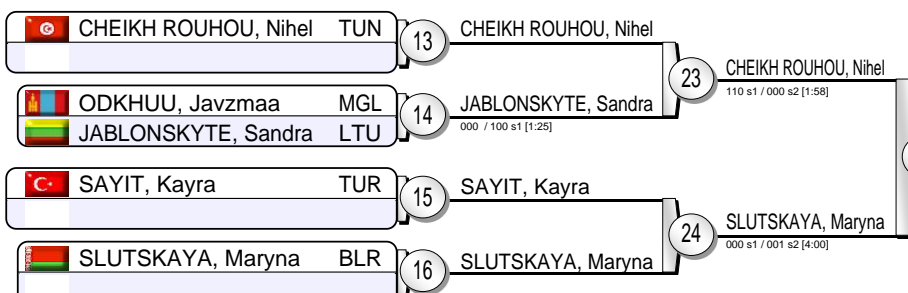

Judo Grand-Slam Baku 2016

(AZE Baku, 6-8 May 2016)

+78 kg

21 Judoka

Pool A

Pool B

Pool C

Pool D

YAMABE, Kanae (000 / 100 [0:00]) 35

YAMABE, Kanae (100 / 000 [1:17]) 32

Repechage

Results

1. YAMABE, Kanae JPN
2. YU, Song CHN
3. CHEIKH ROUHOU, Nihel TUN
3. ANDEOL, Emilie FRA
5. PAKENYTE, Santa LTU
5. SLUTSKAYA, Maryna BLR
7. KAYA, Belkis Zehra TUR
7. ORTIZ, Idalys CUB