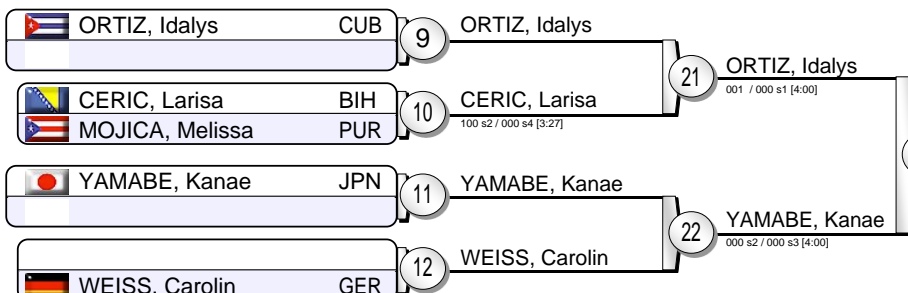

Judo Grand-Slam Baku 2016

(AZE Baku, 6-8 May 2016)

+78 kg

21 Judoka

Pool A

Pool B

Pool C

Pool D

YAMABE, Kanae (000 / 100 [0:00]) 35

YAMABE, Kanae (100 / 000 [1:17]) 32

Repechage

Results

1. YAMABE, Kanae JPN
2. YU, Song CHN
3. CHEIKH ROUHOU, Nihel TUN
3. ANDEOL, Emilie FRA
5. PAKENYTE, Santa LTU
5. SLUTSKAYA, Maryna BLR
7. KAYA, Belkis Zehra TUR
7. ORTIZ, Idalys CUB