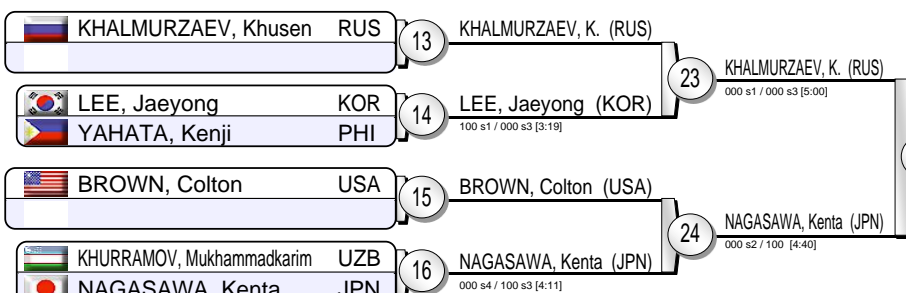

(JPN Tokyo, 2-4 December 2016)

-90 kg

25 Judoka

Pool A

Pool B

Pool C

Pool D

Repechage

Results

- KUKOLJ, Aleksandar SRB
- CLERGET, Axel FRA
- NAGASAWA, Kenta JPN
- NISHIYAMA, Daiki JPN
- KUGIMARU, Taichi JPN
- KHALMURZAEV, Khusen RUS
- IDDIR, Alexandre FRA
- MUKAI, Shoichiro JPN

Judo Grand-Slam Tokyo 2016