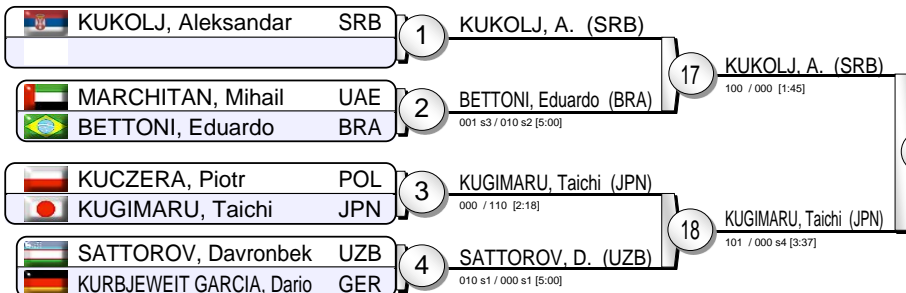

(JPN Tokyo, 2-4 December 2016)

-90 kg

25 Judoka

Pool A

Pool B

Pool C

Pool D

Repechage