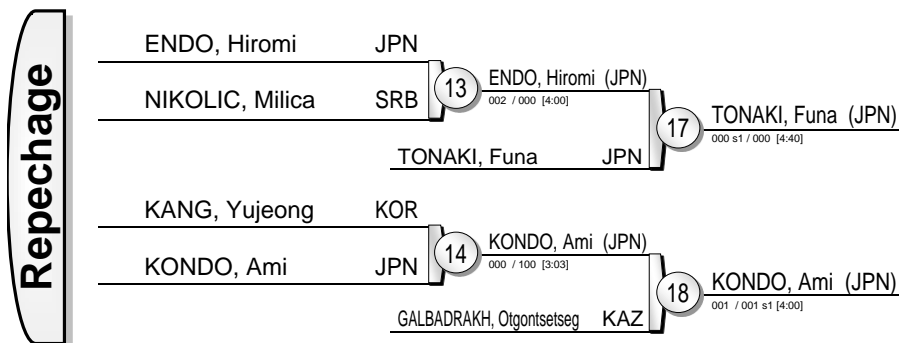

Judo Grand-Slam Tokyo 2016

(JPN Tokyo, 2-4 December 2016)

-48 kg

16 Judoka

1. ## Results
1. MUNKHBAT, Urantsetseg MGL
  2. JEONG, Bokyeong KOR
  3. TONAKI, Funa JPN
  4. KONDO, Ami JPN
  5. ENDO, Hiromi JPN
  6. GALBADRAKH, Otgontsetseg KAZ
  7. NIKOLIC, Milica SRB
  8. KANG, Yujeong KOR

Judo Grand-Slam Tokyo 2016

(JPN Tokyo, 2-4 December 2016)

-52 kg

19 Judoka

Pool A

SHISHIME, Ai (JPN)	1	SHISHIME, Ai (JPN)	17
TSUI, Shuk Ki (HKG)	2	BABINYAN, Zarina (RUS)	17
BABINYAN, Zarina (RUS)	2	000 / 101 [1:36]	
NORDMEYER, Nieke (GER)	3	NORDMEYER, Nieke (GER)	18
HA, Ju Hee (KOR)	4	HA, Ju Hee (KOR)	18
HA, Ju Hee (KOR)	4	001 / 011 [4:00]	

Pool B

CHEN, Chen (CHN)	5	CHEN, Chen (CHN)	19
VAN SNICK, Charline (BEL)	6	VAN SNICK, C. (BEL)	19
CHEN, Chin-Ying (TPE)	7	CHEN, Chin-Ying (TPE)	20
TSUNODA, Natsumi (JPN)	8	TSUNODA, Natsumi (JPN)	20
TSUNODA, Natsumi (JPN)	8	000 s1 / 110 [1:12]	

Pool C

GNETO, Astride (FRA)	9	GNETO, Astride (FRA)	21
ABE, Uta (JPN)	10	ABE, Uta (JPN)	21
WARASIHA, Kachakorn (THA)	10	002 / 000 s1 [4:00]	
BEISCHMIDT, Ines (GER)	11	BEISCHMIDT, Ines (GER)	22
KWON, Aerim (KOR)	12	KWON, Aerim (KOR)	22
KWON, Aerim (KOR)	12	000 s2 / 010 s2 [4:00]	

Pool D

GUICA, Ecaterina (CAN)	13	GUICA, Ecaterina (CAN)	23
TATSUKAWA, Rina (JPN)	14	TATSUKAWA, Rina (JPN)	23
SILVA, Raquel (BRA)	14	110 / 000 [2:16]	
KELDIYOROVA, Diyora (UZB)	15	KELDIYOROVA, D. (UZB)	24
PASHINA, Anna (RUS)	16	PASHINA, Anna (RUS)	24
PASHINA, Anna (RUS)	16	012 / 000 s1 [4:00]	

Repechage

HA, Ju Hee (KOR)	29	VAN SNICK, C. (BEL)	33
VAN SNICK, Charline (BEL)	29	000 s1 / 000 [4:00]	
KWON, Aerim (KOR)	30	KELDIYOROVA, D. (UZB)	34
KELDIYOROVA, Diyora (UZB)	30	000 / 100 [0:30]	
SHISHIME, Ai (JPN)	34	SHISHIME, Ai (JPN)	34
SHISHIME, Ai (JPN)	34	000 / 100 [1:05]	

TSUNODA, Natsumi (JPN) 35

Results

1. TSUNODA, Natsumi JPN
2. ABE, Uta JPN
3. TATSUKAWA, Rina JPN
3. SHISHIME, Ai JPN
5. VAN SNICK, Charline BEL
5. KELDIYOROVA, Diyora UZB
7. HA, Ju Hee KOR
7. KWON, Aerim KOR