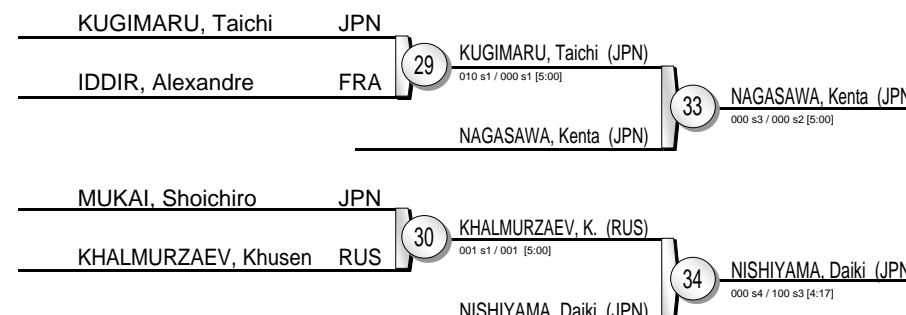

(JPN Tokyo, 2-4 December 2016)

-90 kg

25 Judoka

Pool A

Pool B

Pool C

Pool D

Repechage