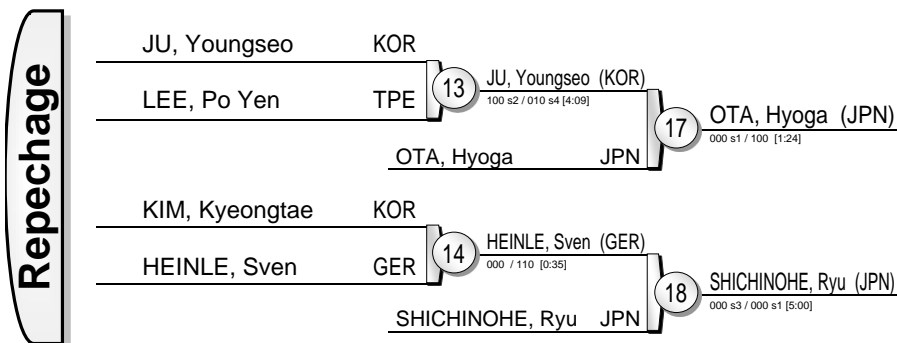

Judo Grand-Slam Tokyo 2016

(JPN Tokyo, 2-4 December 2016)

+100 kg

13 Judoka

Results		
1.	OJITANI, Takeshi	JPN
2.	KAGEURA, Kokoro	JPN
3.	OTA, Hyoga	JPN
3.	SHICHINOHE, Ryu	JPN
5.	JU, Youngseo	KOR
5.	HEINLE, Sven	GER
7.	LEE, Po Yen	TPE
7.	KIM, Kyeongtae	KOR