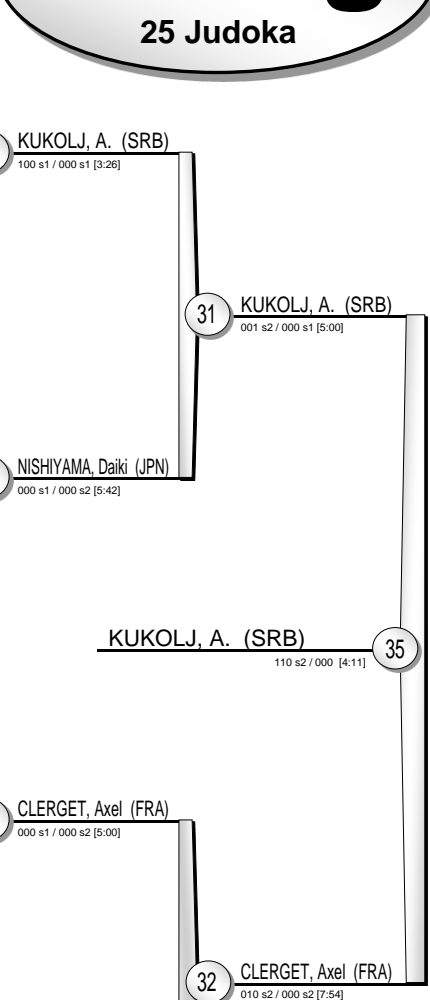

(JPN Tokyo, 2-4 December 2016)

-90 kg

25 Judoka

Pool A

Pool B

Pool C

Pool D

Repechage