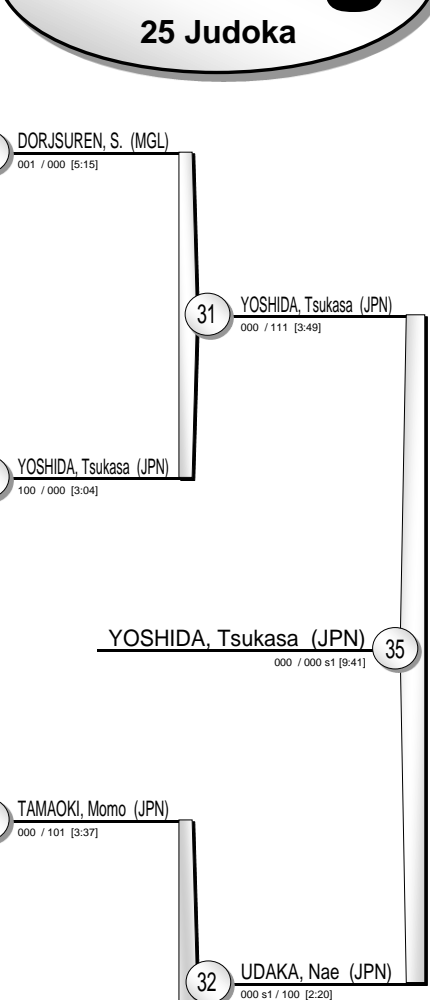

Judo Grand-Slam Tokyo 2016

(JPN Tokyo, 2-4 December 2016)

-57 kg

25 Judoka

Pool A

DORJSUREN, Sumiya	MGL	1	DORJSUREN, S. (MGL)
KWOK, Kit Fong	HKG	2	WARASIHA, Yuriko (THA)
WARASIHA, Yuriko	THA		
ILIEVA, Ivelina	BUL	3	KWON, Youjeong (KOR)
KWON, Youjeong	KOR		
LEE, Chia-Yi	TPE	4	ISHIKAWA, Megumi (JPN)
ISHIKAWA, Megumi	JPN		

Pool B

YOSHIDA, Tsukasa	JPN	5	YOSHIDA, Tsukasa (JPN)
GNETO, Priscilla	FRA	6	KLIMKAIT, J. (CAN)
KLIMKAIT, Jessica	CAN		
MALLOY, Marti	USA	7	MALLOY, Marti (USA)
GOLOMIDOVA, Natalia	RUS	8	COBAN, Sappho (GER)
COBAN, Sappho	GER		

Pool C

RECEVEAUX, Helene	FRA	9	RECEVEAUX, H. (FRA)
CRUDE, Tamires	BRA	10	CRUDE, Tamires (BRA)
FURUKAWA, Rena	PHI		
TAMAOKI, Momo	JPN	11	TAMAOKI, Momo (JPN)
LEUNG, Po Sum	HKG	12	LEUNG, Po Sum (HKG)

Pool D

KIM, Jandi	KOR	13	KIM, Jandi (KOR)
LEE, Hsin-Yun	TPE	14	GROSSMAN, Adi (ISR)
GROSSMAN, Adi	ISR		
ROGIC, Jovana	SRB	15	ROGIC, Jovana (SRB)
MEZHETCKAIA, Daria	RUS	16	UDAKA, Nae (JPN)
UDAKA, Nae	JPN		

Repechage

ISHIKAWA, Megumi	JPN	29	ISHIKAWA, Megumi (JPN)
MALLOY, Marti	USA		
RECEVEAUX, Helene	FRA	30	RECEVEAUX, H. (FRA)
KIM, Jandi	KOR		

YOSHIDA, Tsukasa (JPN) 35
000 / 000 s1 [3:41]

UDAKA, Nae (JPN) 32
000 s1 / 100 [2:20]

Results

1. YOSHIDA, Tsukasa JPN
2. UDAKA, Nae JPN
3. TAMAOKI, Momo JPN
3. DORJSUREN, Sumiya MGL
5. ISHIKAWA, Megumi JPN
5. RECEVEAUX, Helene FRA
7. MALLOY, Marti USA
7. KIM, Jandi KOR