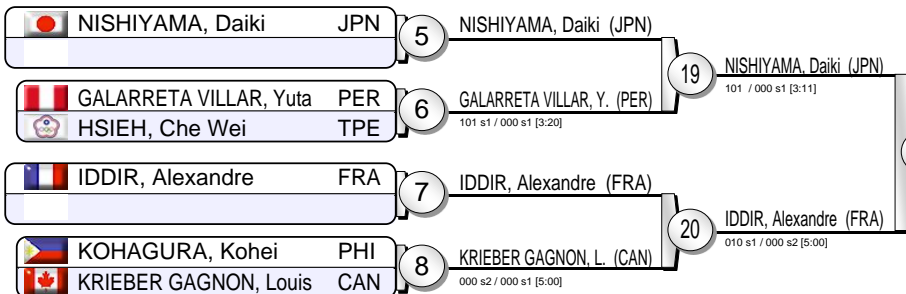

(JPN Tokyo, 2-4 December 2016)

-90 kg

25 Judoka

Pool A

Pool B

Pool C

Pool D

Repechage

Results

- KUKOLJ, Aleksandar SRB
- CLERGET, Axel FRA
- NAGASAWA, Kenta JPN
- NISHIYAMA, Daiki JPN
- KUGIMARU, Taichi JPN
- KHALMURZAEV, Khusen RUS
- IDDIR, Alexandre FRA
- MUKAI, Shoichiro JPN

Judo Grand-Slam Tokyo 2016