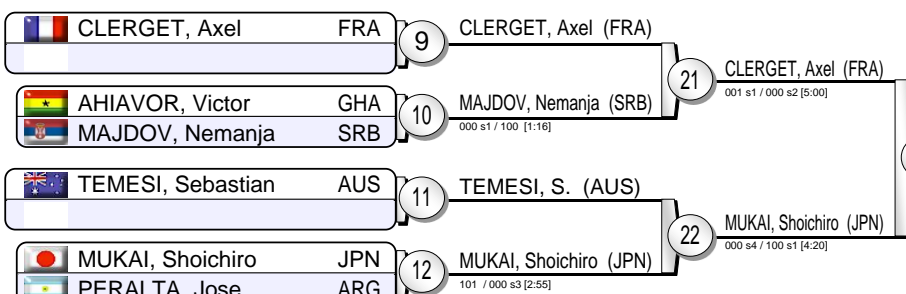

(JPN Tokyo, 2-4 December 2016)

-90 kg

25 Judoka

Pool A

Pool B

Pool C

Pool D

Repechage

Results

- KUKOLJ, Aleksandar SRB
- CLERGET, Axel FRA
- NAGASAWA, Kenta JPN
- NISHIYAMA, Daiki JPN
- KUGIMARU, Taichi JPN
- KHALMURZAEV, Khusen RUS
- IDDIR, Alexandre FRA
- MUKAI, Shoichiro JPN

Judo Grand-Slam Tokyo 2016