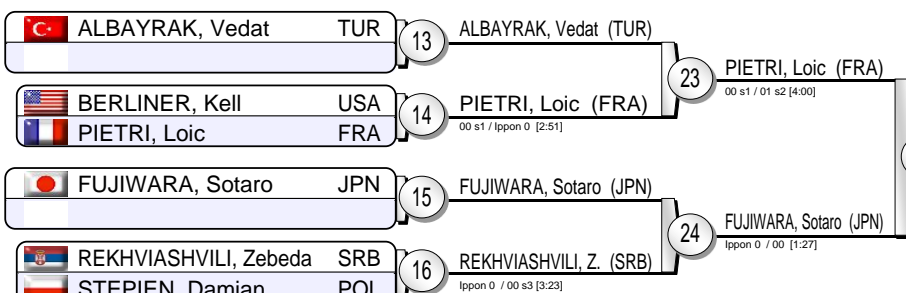

Grand Slam Paris 2022

(FRA Paris, 5-6 February 2022)

-81 kg

23 Judoka

Pool A

Pool B

Pool C

Pool D

Repechage

FUJIWARA, Sotaro (JPN) [01 / Ippon 1 s1 [2:14]]

FUJIWARA, Sotaro (JPN) [00 s2 / 01 s2 [8:05]]

Results

- FUJIWARA, Sotaro (JPN)
- GRIGALASHVILI, Tato (GEO)
- BOLTABOEV, Sharofiddin (UZB)
- CHOUCHI, Sami (BEL)
- GAUTHIER DRAPEAU, Francois (CAN)
- MUKI, Sagi (ISR)
- SCHIMIDT, Guilherme (BRA)
- PIETRI, Loic (FRA)