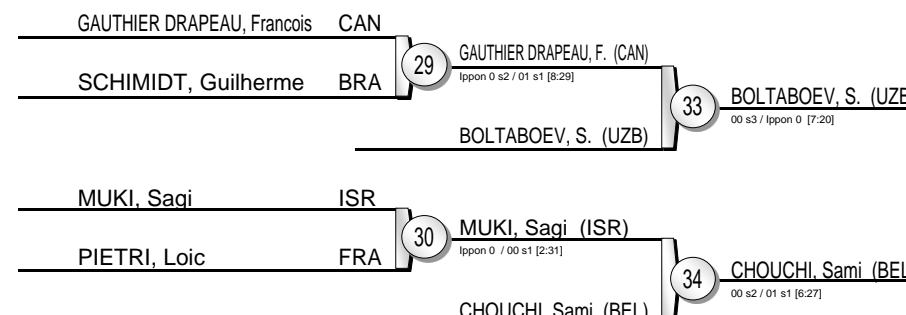

Grand Slam Paris 2022

(FRA Paris, 5-6 February 2022)

-81 kg

23 Judoka

Pool A

Pool B

Pool C

Pool D

Repechage

FUJIWARA, Sotaro (JPN) [01 / Ippon 1 s1 [2:14]]

FUJIWARA, Sotaro (JPN) [00 s2 / 01 s2 [8:05]]

Results

- FUJIWARA, Sotaro (JPN)
- GRIGALASHVILI, Tato (GEO)
- BOLTABOEV, Sharofiddin (UZB)
- CHOUCHI, Sami (BEL)
- GAUTHIER DRAPEAU, Francois (CAN)
- MUKI, Sagi (ISR)
- SCHIMIDT, Guilherme (BRA)
- PIETRI, Loic (FRA)