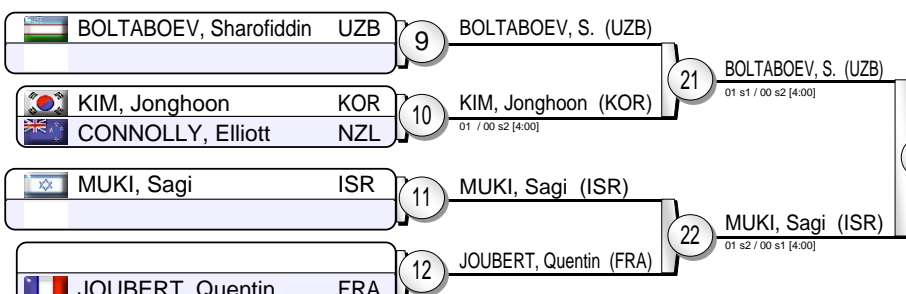

Grand Slam Paris 2022

(FRA Paris, 5-6 February 2022)

-81 kg

23 Judoka

Pool A

Pool B

Pool C

Pool D

Repechage

FUJIWARA, Sotaro (JPN) [01 / Ippon 1 s1 [2:14]]

FUJIWARA, Sotaro (JPN) [00 s2 / 01 s2 [8:05]]

Results

- FUJIWARA, Sotaro (JPN)
- GRIGALASHVILI, Tato (GEO)
- BOLTABOEV, Sharofiddin (UZB)
- CHOUCHI, Sami (BEL)
- GAUTHIER DRAPEAU, Francois (CAN)
- MUKI, Sagi (ISR)
- SCHIMIDT, Guilherme (BRA)
- PIETRI, Loic (FRA)