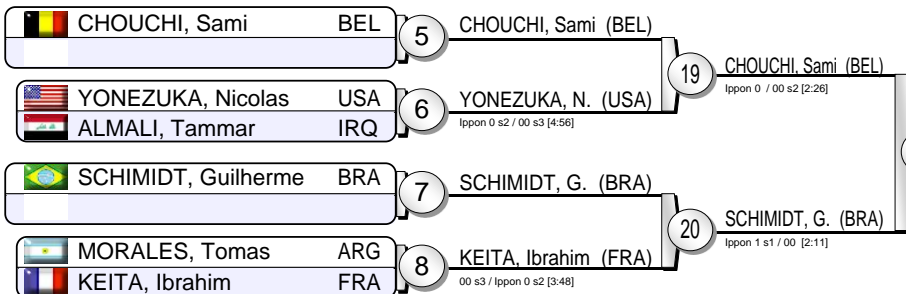

Grand Slam Paris 2022

(FRA Paris, 5-6 February 2022)

-81 kg

23 Judoka

Pool A

Pool B

Pool C

Pool D

Repechage

FUJIWARA, Sotaro (JPN) [01 / Ippon 1 s1 [2:14]]

FUJIWARA, Sotaro (JPN) [00 s2 / 01 s2 [8:05]]

Results

- FUJIWARA, Sotaro (JPN)
- GRIGALASHVILI, Tato (GEO)
- BOLTABOEV, Sharofiddin (UZB)
- CHOUCHI, Sami (BEL)
- GAUTHIER DRAPEAU, Francois (CAN)
- MUKI, Sagi (ISR)
- SCHIMIDT, Guilherme (BRA)
- PIETRI, Loic (FRA)