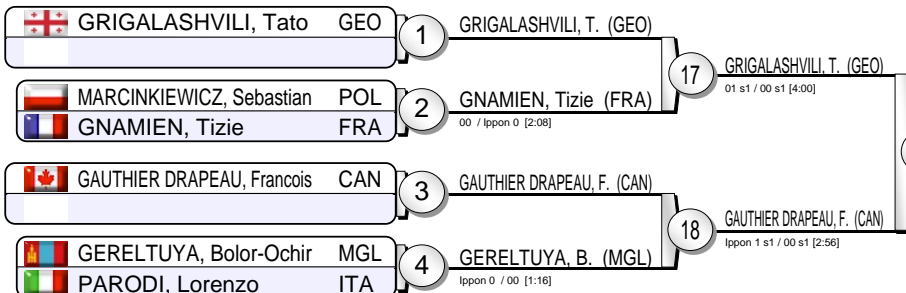

Grand Slam Paris 2022

(FRA Paris, 5-6 February 2022)

-81 kg

23 Judoka

Pool A

Pool B

Pool C

Pool D

Repechage

FUJIWARA, Sotaro (JPN) [01 / Ippon 1 s1 [2:14]]

FUJIWARA, Sotaro (JPN) [00 s2 / 01 s2 [8:05]]

Results

- FUJIWARA, Sotaro (JPN)
- GRIGALASHVILI, Tato (GEO)
- BOLTABOEV, Sharofiddin (UZB)
- CHOUCHI, Sami (BEL)
- GAUTHIER DRAPEAU, Francois (CAN)
- MUKI, Sagi (ISR)
- SCHIMIDT, Guilherme (BRA)
- PIETRI, Loic (FRA)