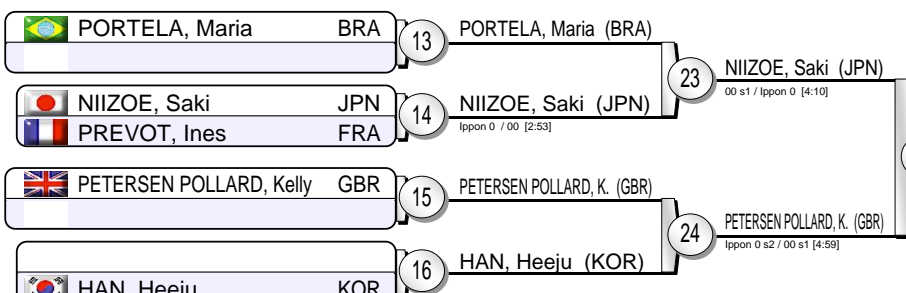

Grand Slam Paris 2022

(FRA Paris, 5-6 February 2022)

-70 kg

20 Judoka

Pool A

Pool B

Pool C

Pool D

PINOT, Margaux (FRA) 35 [01 s2 / 00 s1 [4:29]]

NIIZOE, Saki (JPN) 32 [00 / Ippon 0 [0:00]]

Repechage

Results

- PINOT, Margaux FRA
- NIIZOE, Saki JPN
- ONO, Yoko JPN
- MATIC, Barbara CRO
- SCOCCIMARRO, Giovanna GER
- PETERSEN POLLARD, Kelly GBR
- ISSOUFI, Kaila FRA