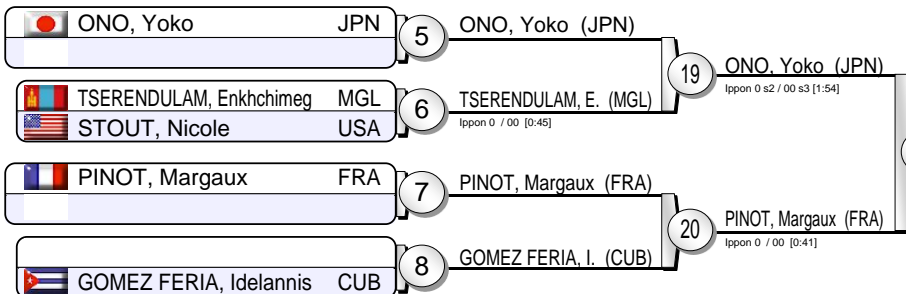

Grand Slam Paris 2022

(FRA Paris, 5-6 February 2022)

-70 kg

20 Judoka

Pool A

Pool B

Pool C

Pool D

PINOT, Margaux (FRA) 35 [01 s2 / 00 s1 [4:29]]

NIIZOE, Saki (JPN) 32 [00 / Ippon 0 [0:00]]

Repechage

Results

- PINOT, Margaux FRA
- NIIZOE, Saki JPN
- ONO, Yoko JPN
- MATIC, Barbara CRO
- SCOCCIMARRO, Giovanna GER
- PETERSEN POLLARD, Kelly GBR
- ISSOUFI, Kaila FRA