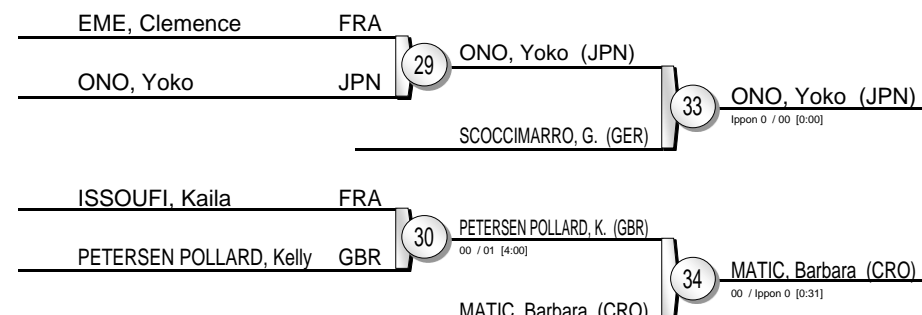

Grand Slam Paris 2022

(FRA Paris, 5-6 February 2022)

-70 kg

20 Judoka

Pool A

Pool B

Pool C

Pool D

PINOT, Margaux (FRA) 35 [01 s2 / 00 s1 [4:29]]

NIIZOE, Saki (JPN) 32 [00 / Ippon 0 [0:00]]

Repechage

Results

- PINOT, Margaux FRA
- NIIZOE, Saki JPN
- ONO, Yoko JPN
- MATIC, Barbara CRO
- SCOCCIMARRO, Giovanna GER
- PETERSEN POLLARD, Kelly GBR
- ISSOUFI, Kaila FRA