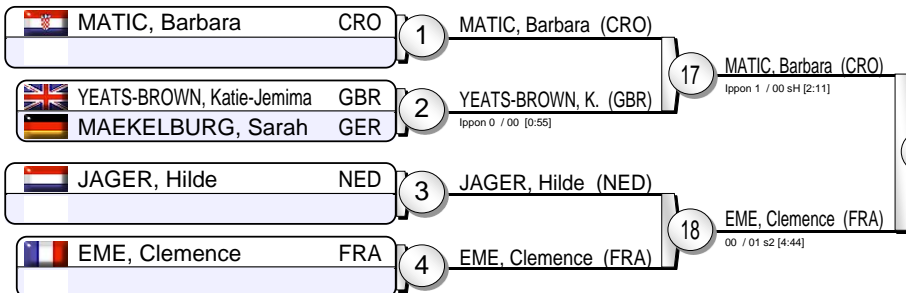

Grand Slam Paris 2022

(FRA Paris, 5-6 February 2022)

-70 kg

20 Judoka

Pool A

Pool B

Pool C

Pool D

PINOT, Margaux (FRA) 35 [01 s2 / 00 s1 [4:29]]

NIIZOE, Saki (JPN) 32 [00 / Ippon 0 [0:00]]

Repechage

Results

- PINOT, Margaux FRA
- NIIZOE, Saki JPN
- ONO, Yoko JPN
- MATIC, Barbara CRO
- SCOCCIMARRO, Giovanna GER
- PETERSEN POLLARD, Kelly GBR
- ISSOUFI, Kaila FRA