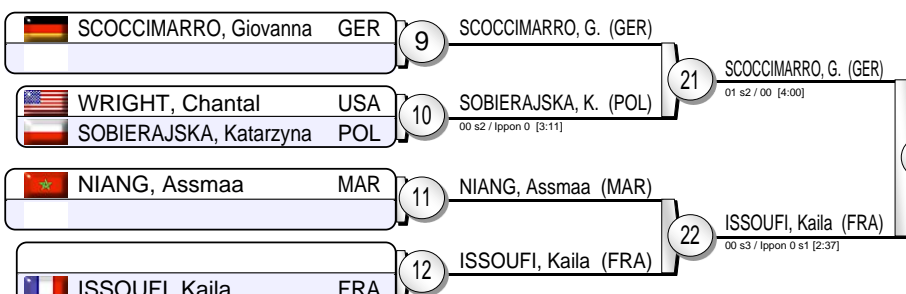

Grand Slam Paris 2022

(FRA Paris, 5-6 February 2022)

-70 kg

20 Judoka

Pool A

Pool B

Pool C

Pool D

PINOT, Margaux (FRA) 35 [01 s2 / 00 s1 [4:29]]

NIIZOE, Saki (JPN) 32 [00 / Ippon 0 [0:00]]

Repechage

Results

- PINOT, Margaux FRA
- NIIZOE, Saki JPN
- ONO, Yoko JPN
- MATIC, Barbara CRO
- SCOCCIMARRO, Giovanna GER
- PETERSEN POLLARD, Kelly GBR
- ISSOUFI, Kaila FRA