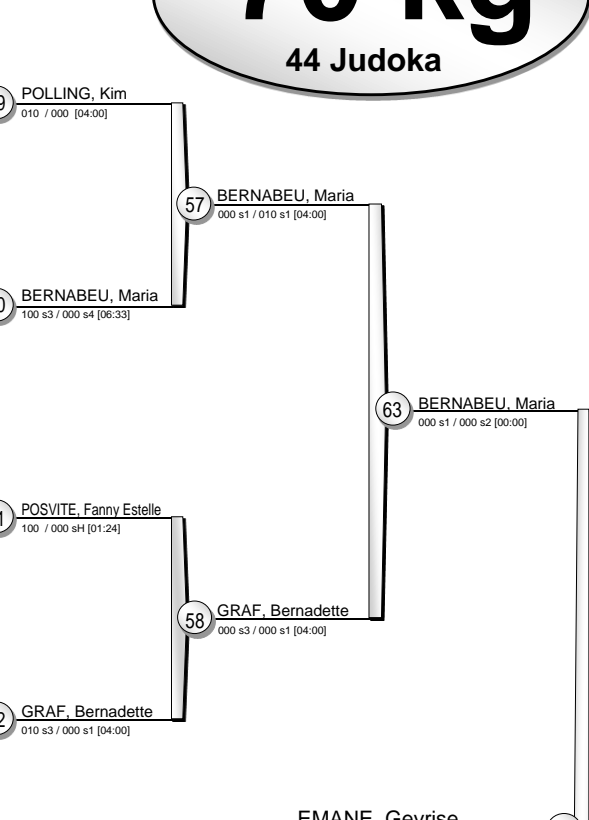

Pool D

	VARGAS KOCH, Laura	GER	25	VARGAS KOCH, Laura	45	CHALA, Vanessa	000 s2 / 000 s1 [04:00]
	KASHKYN, Zhanar	KAZ	26	KASHKYN, Zhanar	45		
	CHALA, Vanessa	ECU	26	CHALA, Vanessa	45		
	WILDIKAN, Lior	ISR	27	WILDIKAN, Lior	46	WILDIKAN, Lior	101 s2 / 000 s1 [03:10]
	PEREZ, Maria	PUR	27	PEREZ, Maria	46		
	ZHOU, Chao	CHN	28	ZHOU, Chao	46		
	CONWAY, Sally	GBR	29	CONWAY, Sally	47	ARAI, Chizuru	000 s1 / 001 s1 [04:23]
	ARAI, Chizuru	JPN	30	ARAI, Chizuru	47		
	STAM, Esther	GEO	31	STAM, Esther	48	STAM, Esther	000 s2 / 000 s3 [04:00]
	NIANG, Assmaa	MAR	32	NIANG, Assmaa	48		
	TAEYMANS, Roxane	BEL	32	TAEYMANS, Roxane	48		

Repechage

	POSVITE, Fanny Estelle	FRA	61	POSVITE, Fanny Estelle	65	POSVITE, Fanny Estelle	000 / 101 [01:25]
	ARAI, Chizuru	JPN	61	ARAI, Chizuru	65		
	ALVEAR, Yuri	COL	62	ALVEAR, Yuri	66	ALVEAR, Yuri	100 s1 / 002 s4 [00:49]
	WILDIKAN, Lior	ISR	62	WILDIKAN, Lior	66		
	GRAF, Bernadette	AUT	62	GRAF, Bernadette	66		

Results

1.	EMANE, Gevrise	FRA
2.	BERNABEU, Maria	ESP
3.	POSVITE, Fanny Estelle	FRA
5.	ALVEAR, Yuri	COL
5.	ARAI, Chizuru	JPN
7.	GRAF, Bernadette	AUT
7.	POLLING, Kim	NED
7.	WILDIKAN, Lior	ISR