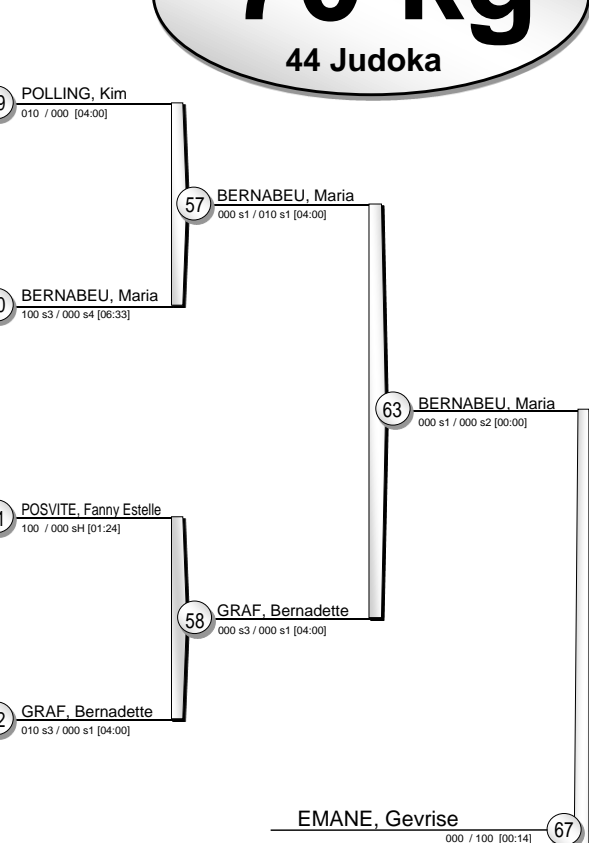

Pool D

	VARGAS KOCH, Laura	GER	25	VARGAS KOCH, Laura	45	CHALA, Vanessa	000 s2 / 000 s1 [04:00]
	KASHKYN, Zhanar	KAZ	26	KASHKYN, Zhanar	45		
	CHALA, Vanessa	ECU	26	CHALA, Vanessa	45		
	WILDIKAN, Lior	ISR	27	WILDIKAN, Lior	46	WILDIKAN, Lior	101 s2 / 000 s1 [03:10]
	PEREZ, Maria	PUR	27	PEREZ, Maria	46		
	ZHOU, Chao	CHN	28	ZHOU, Chao	46		
	CONWAY, Sally	GBR	29	CONWAY, Sally	47	ARAI, Chizuru	000 s1 / 001 s1 [04:23]
	ARAI, Chizuru	JPN	30	ARAI, Chizuru	47		
	STAM, Esther	GEO	31	STAM, Esther	48	STAM, Esther	000 s2 / 000 s3 [04:00]
	NIANG, Assmaa	MAR	32	NIANG, Assmaa	48		
	TAEYMANS, Roxane	BEL	32	TAEYMANS, Roxane	48		

Repechage

	POSVITE, Fanny Estelle	FRA	61	POSVITE, Fanny Estelle	65	POSVITE, Fanny Estelle	000 / 101 [01:25]
	ARAI, Chizuru	JPN	61	ARAI, Chizuru	65		
	ALVEAR, Yuri	COL	62	ALVEAR, Yuri	66	ALVEAR, Yuri	100 s1 / 002 s4 [00:49]
	WILDIKAN, Lior	ISR	62	WILDIKAN, Lior	66		
	GRAF, Bernadette	AUT	62	GRAF, Bernadette	66		

Results

1.	EMANE, Gevrise	FRA
2.	BERNABEU, Maria	ESP
3.	POSVITE, Fanny Estelle	FRA
3.	ALVEAR, Yuri	COL
5.	ARAI, Chizuru	JPN
5.	GRAF, Bernadette	AUT
7.	POLLING, Kim	NED
7.	WILDIKAN, Lior	ISR